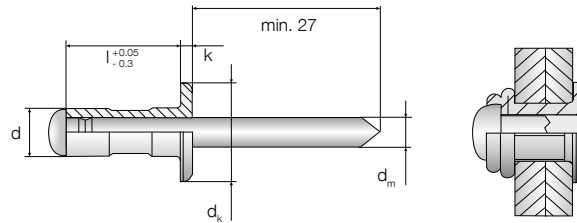

Multigrip rivet ECORIV® aluminium/stainless steel

Cross references

Cordless riveter ECORIV
Drill bit HSS

Application range

- > For side lap stitching of profiled sheet

Characteristics

- > Rivet body made of aluminium (Al)
- > Mandrel made of stainless steel (E)
- > Captive locked
- > Flat head, open

Notice

Building authorities-approved rivets according to Z-14.1-4 available upon request.

Applications

Technical specifications

Order description	d [mm]	l ⁺¹ [mm]	d _k [mm]	d _m [mm]	k [mm]	Drill hole diameter [mm]	Clamp thickness [mm]
Multigrip rivet ECORIV AL/E 4.0x9.5	4.0	9.5	7.9	2.3	1.2	4.1	1.2–6.3
Multigrip rivet ECORIV AL/E 4.0x9.5 RAL 7016	4.0	9.5	7.9	2.3	1.2	4.1	1.2–6.3
Multigrip rivet ECORIV AL/E 4.0x9.5 RAL 9002	4.0	9.5	7.9	2.3	1.2	4.1	1.2–6.3
Multigrip rivet ECORIV AL/E 4.0x9.5 RAL 9006	4.0	9.5	7.9	2.3	1.2	4.1	1.2–6.3
Multigrip rivet ECORIV AL/E 4.0x9.5 RAL 9007	4.0	9.5	7.9	2.3	1.2	4.1	1.2–6.3
Multigrip rivet ECORIV AL/E 4.8x10.3	4.8	10.3	9.8	2.8	1.5	4.9	1.6–6.3
Multigrip rivet ECORIV AL/E 4.8x10.3 RAL 7016	4.8	10.3	9.8	2.8	1.5	4.9	1.6–6.3
Multigrip rivet ECORIV AL/E 4.8x10.3 RAL 9002	4.8	10.3	9.8	2.8	1.5	4.9	1.6–6.3
Multigrip rivet ECORIV AL/E 4.8x10.3 RAL 9006	4.8	10.3	9.8	2.8	1.5	4.9	1.6–6.3
Multigrip rivet ECORIV AL/E 4.8x10.3 RAL 9007	4.8	10.3	9.8	2.8	1.5	4.9	1.6–6.3
Multigrip rivet ECORIV AL/E 4.8x15.1	4.8	15.1	9.8	2.8	1.5	4.9	4.8–11.1
Multigrip rivet ECORIV AL/E 4.8x15.1 RAL 7016	4.8	15.1	9.8	2.8	1.5	4.9	4.8–11.1
Multigrip rivet ECORIV AL/E 4.8x15.1 RAL 9002	4.8	15.1	9.8	2.8	1.5	4.9	4.8–11.1
Multigrip rivet ECORIV AL/E 4.8x15.1 RAL 9006	4.8	15.1	9.8	2.8	1.5	4.9	4.8–11.1
Multigrip rivet ECORIV AL/E 4.8x15.1 RAL 9007	4.8	15.1	9.8	2.8	1.5	4.9	4.8–11.1
Multigrip rivet ECORIV AL/E 4.8x24.8	4.8	24.8	9.8	2.8	1.5	4.9	12.7–19.8