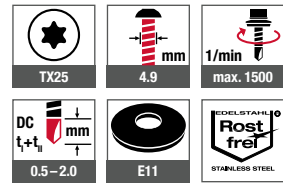

Self-drilling screw JT4-FR-2-4.9

Application range

- > Fastening corrugated profile aluminium sheets to timber substructure
- > Fastening of sandwich panels to timber substructure

Properties

- > A2 stainless steel
- > Stainless steel sealing washer
- > Pre-assembled sealing washer
- > Thread according to DIN 7998
- > With truss head

Cross references

Bit hexalobular TX 25
 EJOT FR-Tool
 EJOT FR-Tool plastic
 Cordless screwdriver ASCS 6.3

Applications

Technical specifications

Certifications

Product online

Order description	Length [mm]	Thickness component I [mm]	PU [pieces]	Price/100 [EUR]	Article number	EAN
Sealing washer E11, Ø 11 mm						
JT4-FR-2-4.9x35 E11	35	0-7	500		3503568420	4061245016108