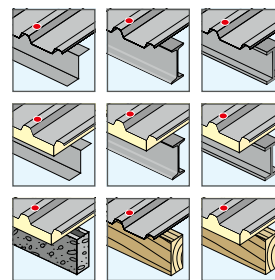

Applications

Technical specifications

Certifications

Product online

Order description	Width of storm washer [mm]	Inclination angle [°]	Crown width [mm]	PU [pieces]	Price/100 [EUR]	Article number	EAN
ORKAN storm washer 20-34 mill finish	20	34	19	500		3046700110	4061245018355
ORKAN storm washer 20-34 mill finish VE100	20	34	19	100		3076700110	4061245082202
ORKAN storm washer 20-34 alu stucco	20	34	19	500		3046700119	4061245041230
ORKAN storm washer 20-34 alu stucco VE100	20	34	19	100		3076700119	4061245082219
ORKAN storm washer 20-34 alu-RAL 7016	20	34	19	500		3046725119	4061245041223
ORKAN storm washer 20-34 alu-RAL 7016 VE100	20	34	19	100		3076725119	4061245082226
ORKAN storm washer 20-34 alu-RAL 8004	20	34	19	500		3052034043	4061245029733
ORKAN storm washer 20-34 alu-RAL 8004 VE100	20	34	19	100		3072034043	4061245082233
ORKAN storm washer 20-34 alu-RAL 8012	20	34	19	500		3046740119	4061245030265
ORKAN storm washer 20-34 alu-RAL 8012 VE100	20	34	19	100		3076740119	4061245082240
ORKAN storm washer 20-34 alu-RAL 9007	20	34	19	500		3052034220	4061245029719
ORKAN storm washer 20-34 alu-RAL 9007 VE100	20	34	19	100		3072034220	4061245082257
ORKAN storm washer 21-16 mill finish	21	16	20	500		3046600110	4061245018362
ORKAN storm washer 21-16 mill finish VE100	21	16	20	100		3076600110	4061245082264
ORKAN storm washer 21-16 alu-RAL 3009	21	16	20	500		3046657119	4061245030340
ORKAN storm washer 21-16 alu-RAL 3009 VE100	21	16	20	100		3076657119	4061245082271
ORKAN storm washer 21-16 alu-RAL 7016	21	16	20	500		3052116025	4061245029702
ORKAN storm washer 21-16 alu-RAL 7016 VE100	21	16	20	100		3072116025	4061245082288
ORKAN storm washer 21-16 alu-RAL 7035	21	16	20	500		3046675119	4061245030333
ORKAN storm washer 21-16 alu-RAL 7035 VE100	21	16	20	100		3076675119	4061245082295
ORKAN storm washer 21-16 alu-RAL 7037	21	16	20	500		3052116225	4061245041193
ORKAN storm washer 21-16 alu-RAL 7037 VE100	21	16	20	100		3072116225	4061245082301